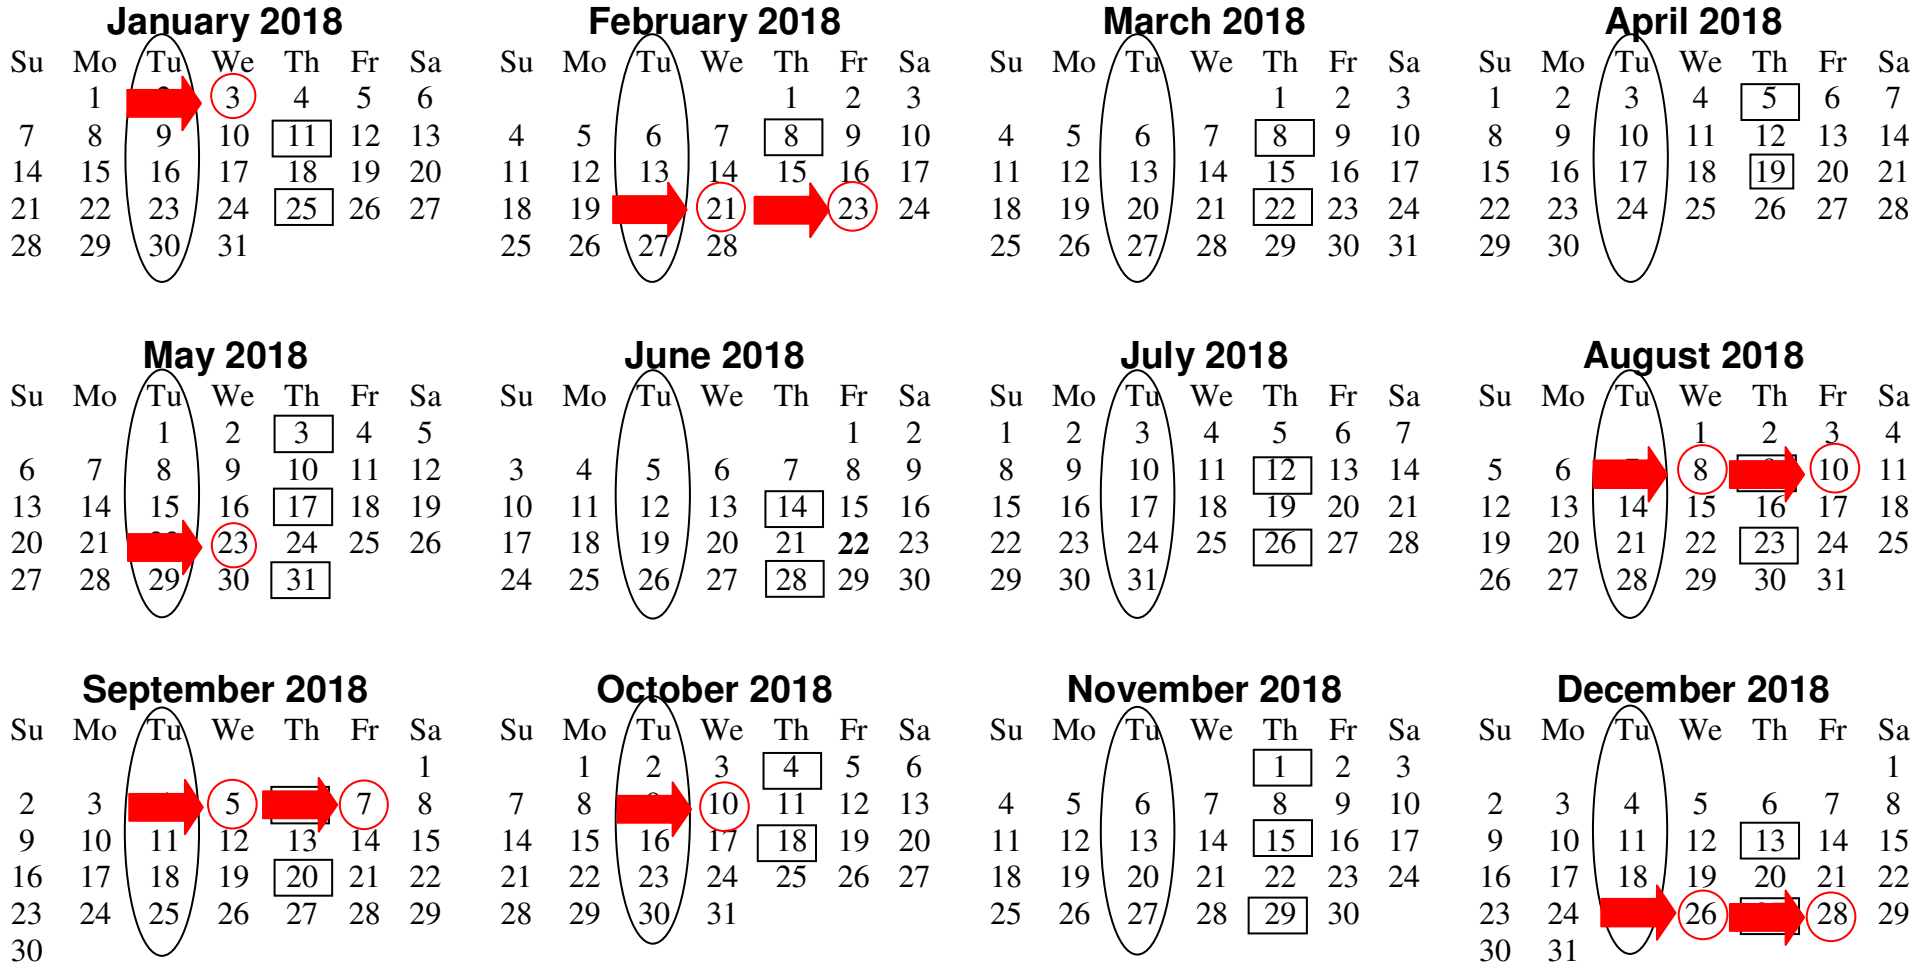

# 2018 Calendar

Garbage pick up day indicated by  recycle pick up day indicated by  schedule change indicated by 